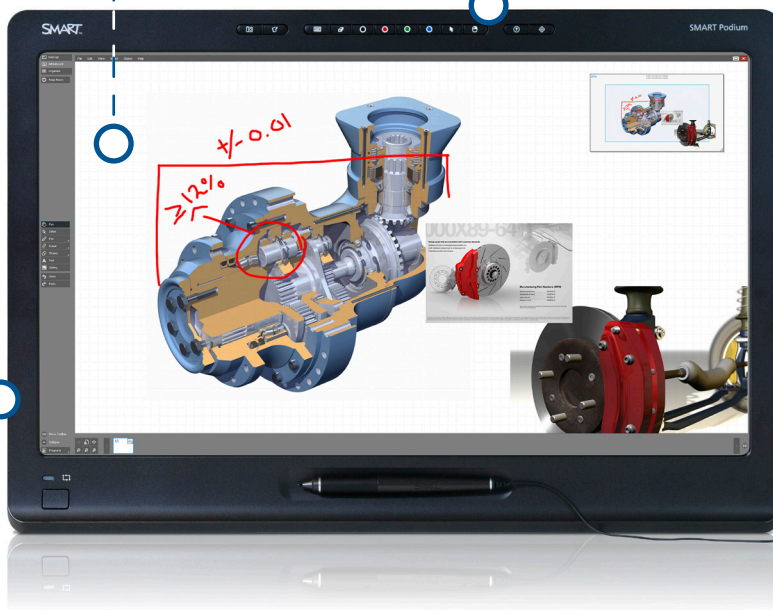

SMART Podium™ interactive pen display

SMART
Inspired Collaboration™

Whether you're presenting to a group in a large meeting room or collaborating with colleagues from their home offices, the SMART Podium display makes the experience interactive and engaging. You can interact with digital content and write on the pen display's surface whilst projecting the content onto a large screen or SMART Board® interactive display.

High-speed USB 2.0 ports

Easily connect multimedia devices to the three accessible ports.

Elegant, user-friendly design

The sleek profile and slim bezel complement any workspace. You can conveniently control your computer from the display and comfortably write over any application with the battery-free tethered pen. And the smooth tilt stand allows you to adjust the position of the pen display so that it's easier for you to make notes.

SMART GoWire™ auto-launch cable accessory (included)

GoWire allows any computer to quickly connect to the display and access SMART Meeting Pro PE (Personal Edition) software.

Premium interaction	Active, remote participation
<ul style="list-style-type: none"> ✓ Smooth and natural interaction with digital content ✓ Intuitive and precise touch experience ✓ Stunning visual display 	<ul style="list-style-type: none"> ✓ Our distance conferencing solution enables remote attendees to become active participants ✓ Write over documents in digital ink ✓ Remote and local participants can share screens and contribute ideas

Key Features

Elegant, user-friendly design

The sleek profile and slim bezel complements any workspace. Conveniently control your computer from the SMART Podium and comfortably write over any application with the battery-free tethered pen. And the smooth tilt stand allows you to adjust the position of the pen display so that it's easier to make notes.